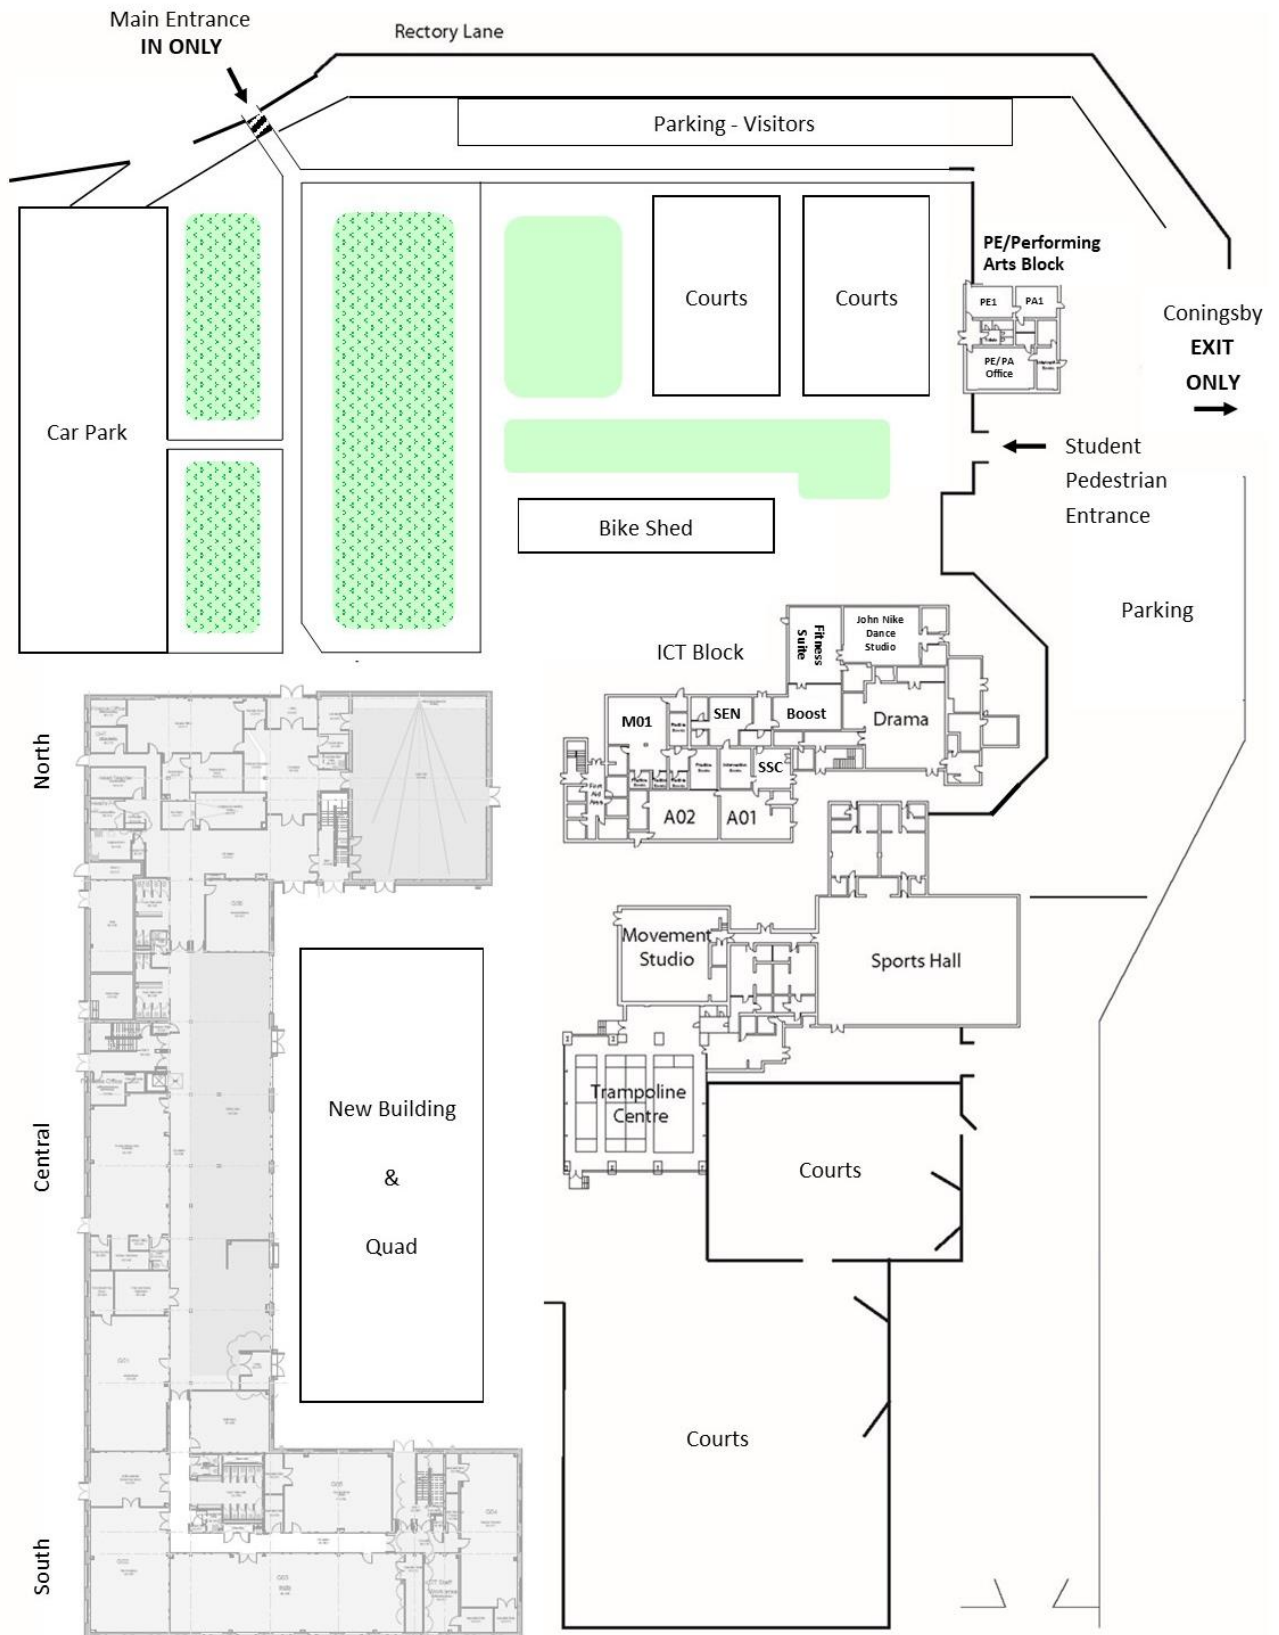

BRAKENHALE SCHOOL

Aim High | Be Kind | Take Responsibility

Brakenhale School Maps

September 2023

Whole School Site

Ground Floor

Main Block

Other Blocks

First Floor: Main Block

First Floor: Other Blocks

Second Floor

Main Block

Locations

Main Building

Ground Floor	First Floor	Second Floor
NORTH	NORTH	NORTH
Main Reception Admin HR/Finance Medical Headteacher Main Hall	Control Room for Main Hall MFL Work Room F01-F03 Classrooms – MFL F04 Classroom - RS	Sixth Form S01 Classroom – History S17 Sixth Form S02 Classroom – History S03-S04 Classrooms – Geography S05 Classroom – Humanities Science Prep Room S06-S14 Classrooms – Science S15 Classroom – Geography S16 Classroom - History
CENTRAL	CENTRAL	CENTRAL
GO6 Site Canteen/Kitchen Staffroom G01 Classroom – Food Tech	Exams Pastoral Hub & HoY 7/8 F05-F09 Classrooms – English English & Maths Work Room F20-F21 Classrooms – English LRC & SEN F22 Classroom – English F23 Classroom - RS	S07-S12 Classrooms – Science Science Prep Room Science Work Room
SOUTH	SOUTH	SOUTH
Tech Prep Room G47 G02 Classroom – RM W/s G03 Classroom – RM W/s G04 Classroom – Graphics G05 Classroom – Textiles	F10 Classroom – English F11-F19 Classrooms – Maths	

Other Blocks

Ground Floor	First Floor
Alt Prov PE: John Nike Dance Studio Gym / Fitness Suite M01-M02 Classrooms – Music PE & Performing Arts A01-A02 Classrooms – Art PA: Drama Studio Safeguarding PE: Sports Hall, Trampoline Ctr PA: Movement Studio	IT Support Office B11-B16 Classrooms – ICT & Business B17 Classroom – Photography & Media Reflection Room Focus Room