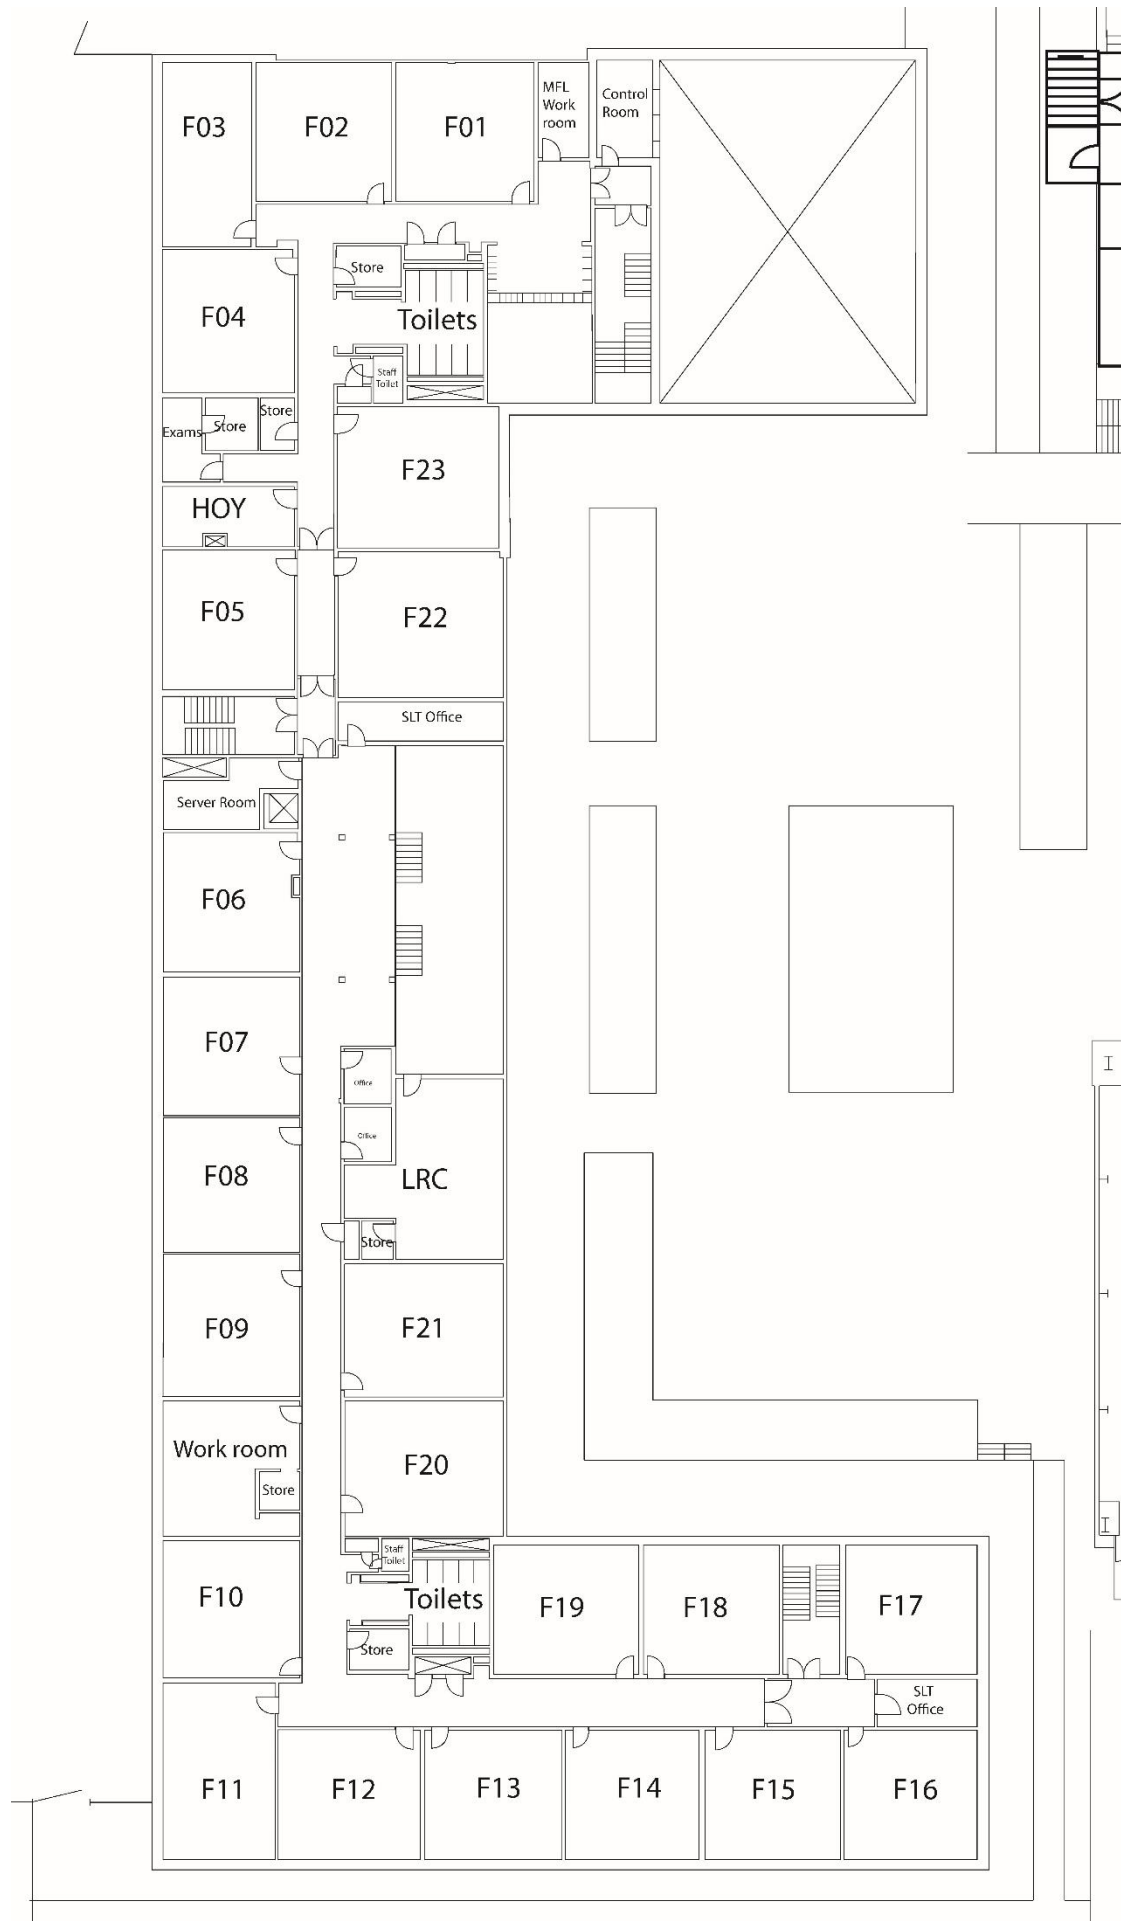

BRAKENHALE SCHOOL

Aim High | Be Kind | Take Responsibility

Brakenhale School Maps

September 2023

Whole School Site

Ground Floor

Main Block

Other Blocks

First Floor: Main Block

First Floor: Other Blocks

Second Floor

Main Block

Locations

Main Building

Ground Floor	First Floor	Second Floor
NORTH	NORTH	NORTH
Main Reception Admin HR/Finance Medical Headteacher Main Hall	Control Room for Main Hall MFL Work Room F01-F03 Classrooms – MFL F04 Classroom - RS	Sixth Form S01 Classroom – History S17 Sixth Form S02 Classroom – History S03-S04 Classrooms – Geography S05 Classroom – Humanities Science Prep Room S06-S14 Classrooms – Science S15 Classroom – Geography S16 Classroom - History
CENTRAL	CENTRAL	CENTRAL
GO6 Site Canteen/Kitchen Staffroom G01 Classroom – Food Tech	Exams Pastoral Hub & HoY 7/8 F05-F09 Classrooms – English English & Maths Work Room F20-F21 Classrooms – English LRC & SEN F22 Classroom – English F23 Classroom - RS	S07-S12 Classrooms – Science Science Prep Room Science Work Room
SOUTH	SOUTH	SOUTH
Tech Prep Room G47 G02 Classroom – RM W/s G03 Classroom – RM W/s G04 Classroom – Graphics G05 Classroom – Textiles	F10 Classroom – English F11-F19 Classrooms – Maths	

Other Blocks

Ground Floor	First Floor
Alt Prov PE: John Nike Dance Studio Gym / Fitness Suite M01-M02 Classrooms – Music PE & Performing Arts A01-A02 Classrooms – Art PA: Drama Studio Safeguarding PE: Sports Hall, Trampoline Ctr PA: Movement Studio	IT Support Office B11-B16 Classrooms – ICT & Business B17 Classroom – Photography & Media Reflection Room Focus Room