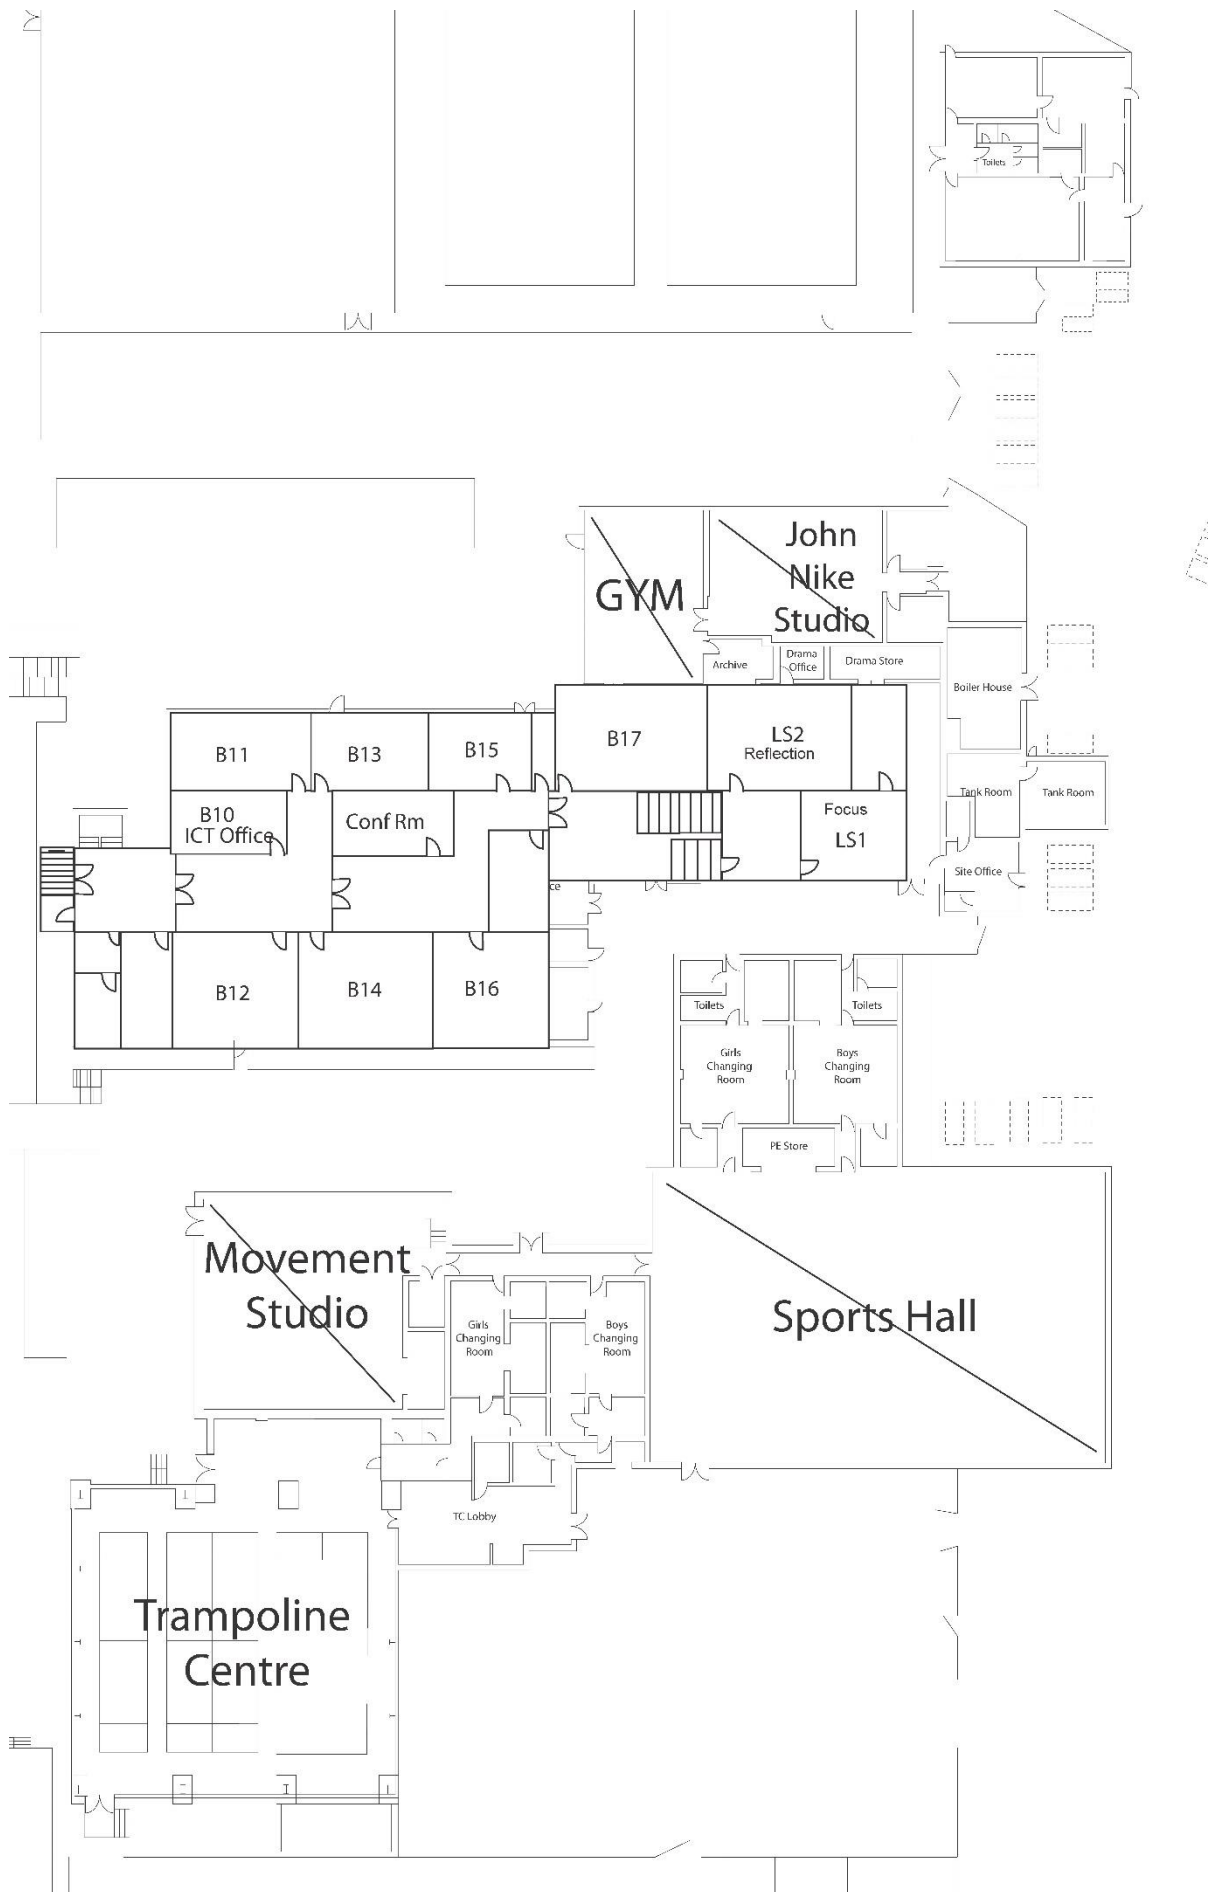

BRAKENHALE SCHOOL

Aim High | Be Kind | Take Responsibility

Brakenhale School Maps

September 2023

Whole School Site

Ground Floor

Main Block

Other Blocks

First Floor: Main Block

First Floor: Other Blocks

Second Floor

Main Block

Locations

Main Building

Ground Floor	First Floor	Second Floor
NORTH	NORTH	NORTH
Main Reception Admin HR/Finance Medical Headteacher Main Hall	Control Room for Main Hall MFL Work Room F01-F03 Classrooms – MFL F04 Classroom - RS	Sixth Form S01 Classroom – History S17 Sixth Form S02 Classroom – History S03-S04 Classrooms – Geography S05 Classroom – Humanities Science Prep Room S06-S14 Classrooms – Science S15 Classroom – Geography S16 Classroom - History
CENTRAL	CENTRAL	CENTRAL
GO6 Site Canteen/Kitchen Staffroom G01 Classroom – Food Tech	Exams Pastoral Hub & HoY 7/8 F05-F09 Classrooms – English English & Maths Work Room F20-F21 Classrooms – English LRC & SEN F22 Classroom – English F23 Classroom - RS	S07-S12 Classrooms – Science Science Prep Room Science Work Room
SOUTH	SOUTH	SOUTH
Tech Prep Room G47 G02 Classroom – RM W/s G03 Classroom – RM W/s G04 Classroom – Graphics G05 Classroom – Textiles	F10 Classroom – English F11-F19 Classrooms – Maths	

Other Blocks

Ground Floor	First Floor
Alt Prov PE: John Nike Dance Studio Gym / Fitness Suite M01-M02 Classrooms – Music PE & Performing Arts A01-A02 Classrooms – Art PA: Drama Studio Safeguarding PE: Sports Hall, Trampoline Ctr PA: Movement Studio	IT Support Office B11-B16 Classrooms – ICT & Business B17 Classroom – Photography & Media Reflection Room Focus Room