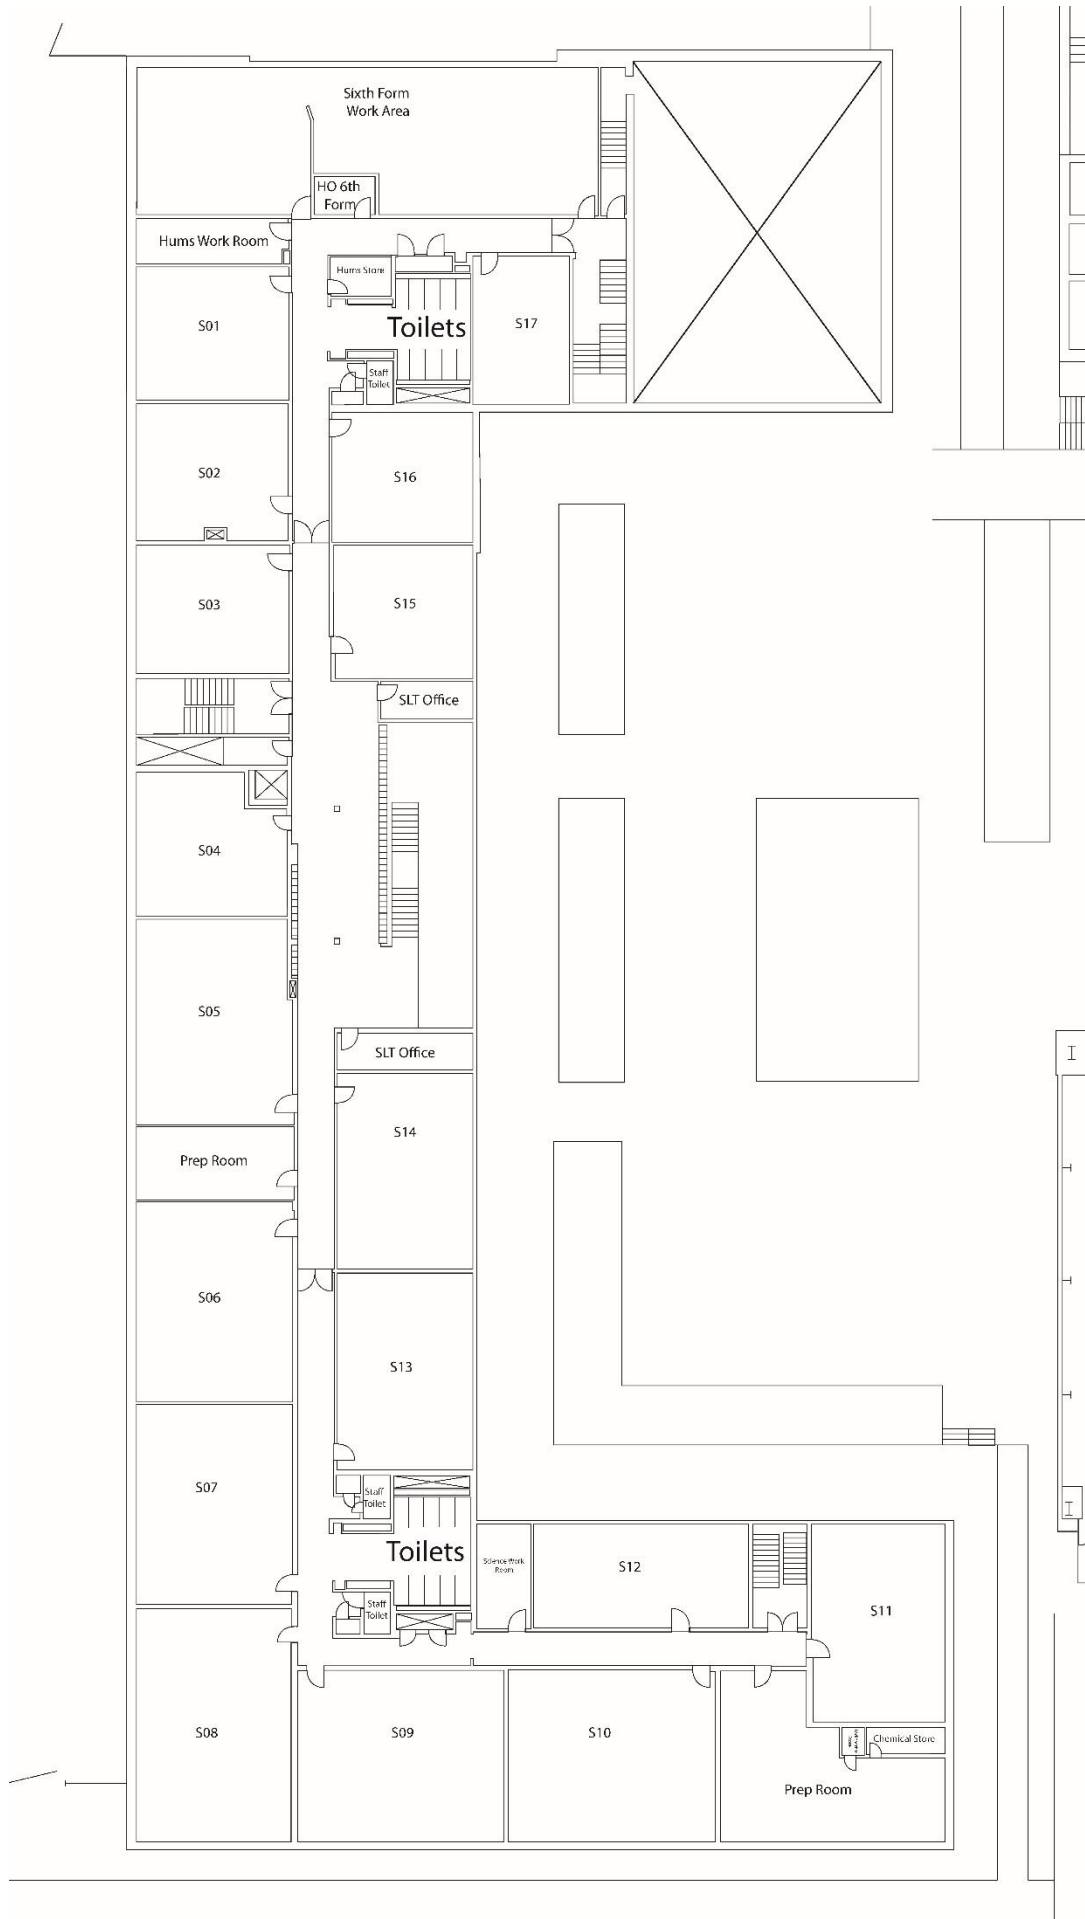

First Floor: Main Block

First Floor: Other Blocks

Second Floor

Main Block

Locations

Main Building

Ground Floor	First Floor	Second Floor
NORTH	NORTH	NORTH
Main Reception Admin HR/Finance Medical Headteacher Main Hall	Control Room for Main Hall MFL Work Room F01-F03 Classrooms – MFL F04 Classroom - RS	Sixth Form S01 Classroom – History S17 Sixth Form S02 Classroom – History S03-S04 Classrooms – Geography S05 Classroom – Humanities Science Prep Room S06-S14 Classrooms – Science S15 Classroom – Geography S16 Classroom - History
CENTRAL	CENTRAL	CENTRAL
GO6 Site Canteen/Kitchen Staffroom G01 Classroom – Food Tech	Exams Pastoral Hub & HoY 7/8 F05-F09 Classrooms – English English & Maths Work Room F20-F21 Classrooms – English LRC & SEN F22 Classroom – English F23 Classroom - RS	S07-S12 Classrooms – Science Science Prep Room Science Work Room
SOUTH	SOUTH	SOUTH
Tech Prep Room G47 G02 Classroom – RM W/s G03 Classroom – RM W/s G04 Classroom – Graphics G05 Classroom – Textiles	F10 Classroom – English F11-F19 Classrooms – Maths	

Other Blocks

Ground Floor	First Floor
Alt Prov PE: John Nike Dance Studio Gym / Fitness Suite M01-M02 Classrooms – Music PE & Performing Arts A01-A02 Classrooms – Art PA: Drama Studio Safeguarding PE: Sports Hall, Trampoline Ctr PA: Movement Studio	IT Support Office B11-B16 Classrooms – ICT & Business B17 Classroom – Photography & Media Reflection Room Focus Room