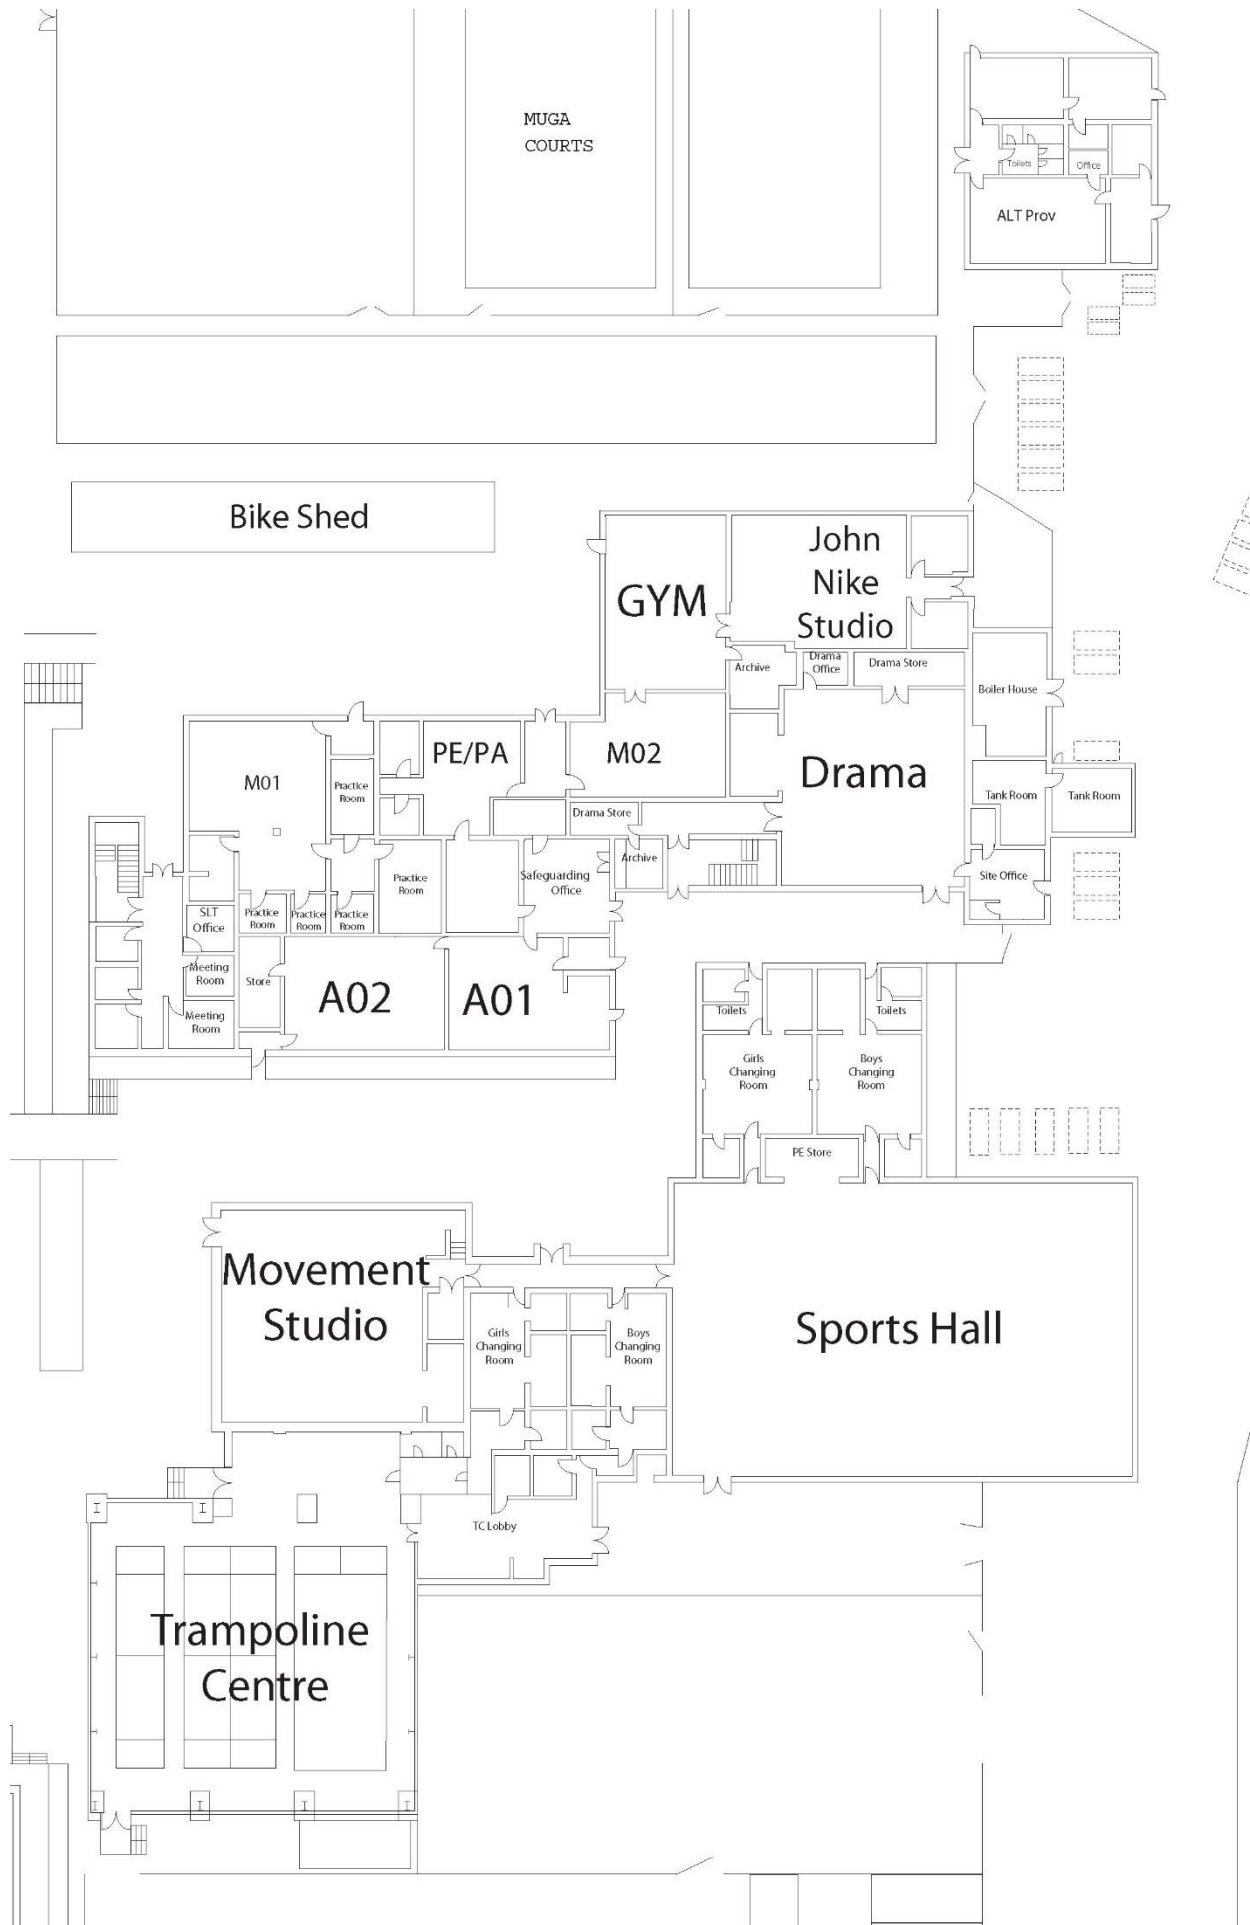

BRAKENHALE SCHOOL

Aim High | Be Kind | Take Responsibility

Brakenhale School Maps

September 2023

Whole School Site

Ground Floor

Main Block

Other Blocks

First Floor: Main Block

First Floor: Other Blocks

Second Floor

Main Block

Locations

Main Building

Ground Floor	First Floor	Second Floor
NORTH	NORTH	NORTH
Main Reception Admin HR/Finance Medical Headteacher Main Hall	Control Room for Main Hall MFL Work Room F01-F03 Classrooms – MFL F04 Classroom - RS	Sixth Form S01 Classroom – History S17 Sixth Form S02 Classroom – History S03-S04 Classrooms – Geography S05 Classroom – Humanities Science Prep Room S06-S14 Classrooms – Science S15 Classroom – Geography S16 Classroom - History
CENTRAL	CENTRAL	CENTRAL
GO6 Site Canteen/Kitchen Staffroom G01 Classroom – Food Tech	Exams Pastoral Hub & HoY 7/8 F05-F09 Classrooms – English English & Maths Work Room F20-F21 Classrooms – English LRC & SEN F22 Classroom – English F23 Classroom - RS	S07-S12 Classrooms – Science Science Prep Room Science Work Room
SOUTH	SOUTH	SOUTH
Tech Prep Room G47 G02 Classroom – RM W/s G03 Classroom – RM W/s G04 Classroom – Graphics G05 Classroom – Textiles	F10 Classroom – English F11-F19 Classrooms – Maths	

Other Blocks

Ground Floor	First Floor
Alt Prov PE: John Nike Dance Studio Gym / Fitness Suite M01-M02 Classrooms – Music PE & Performing Arts A01-A02 Classrooms – Art PA: Drama Studio Safeguarding PE: Sports Hall, Trampoline Ctr PA: Movement Studio	IT Support Office B11-B16 Classrooms – ICT & Business B17 Classroom – Photography & Media Reflection Room Focus Room