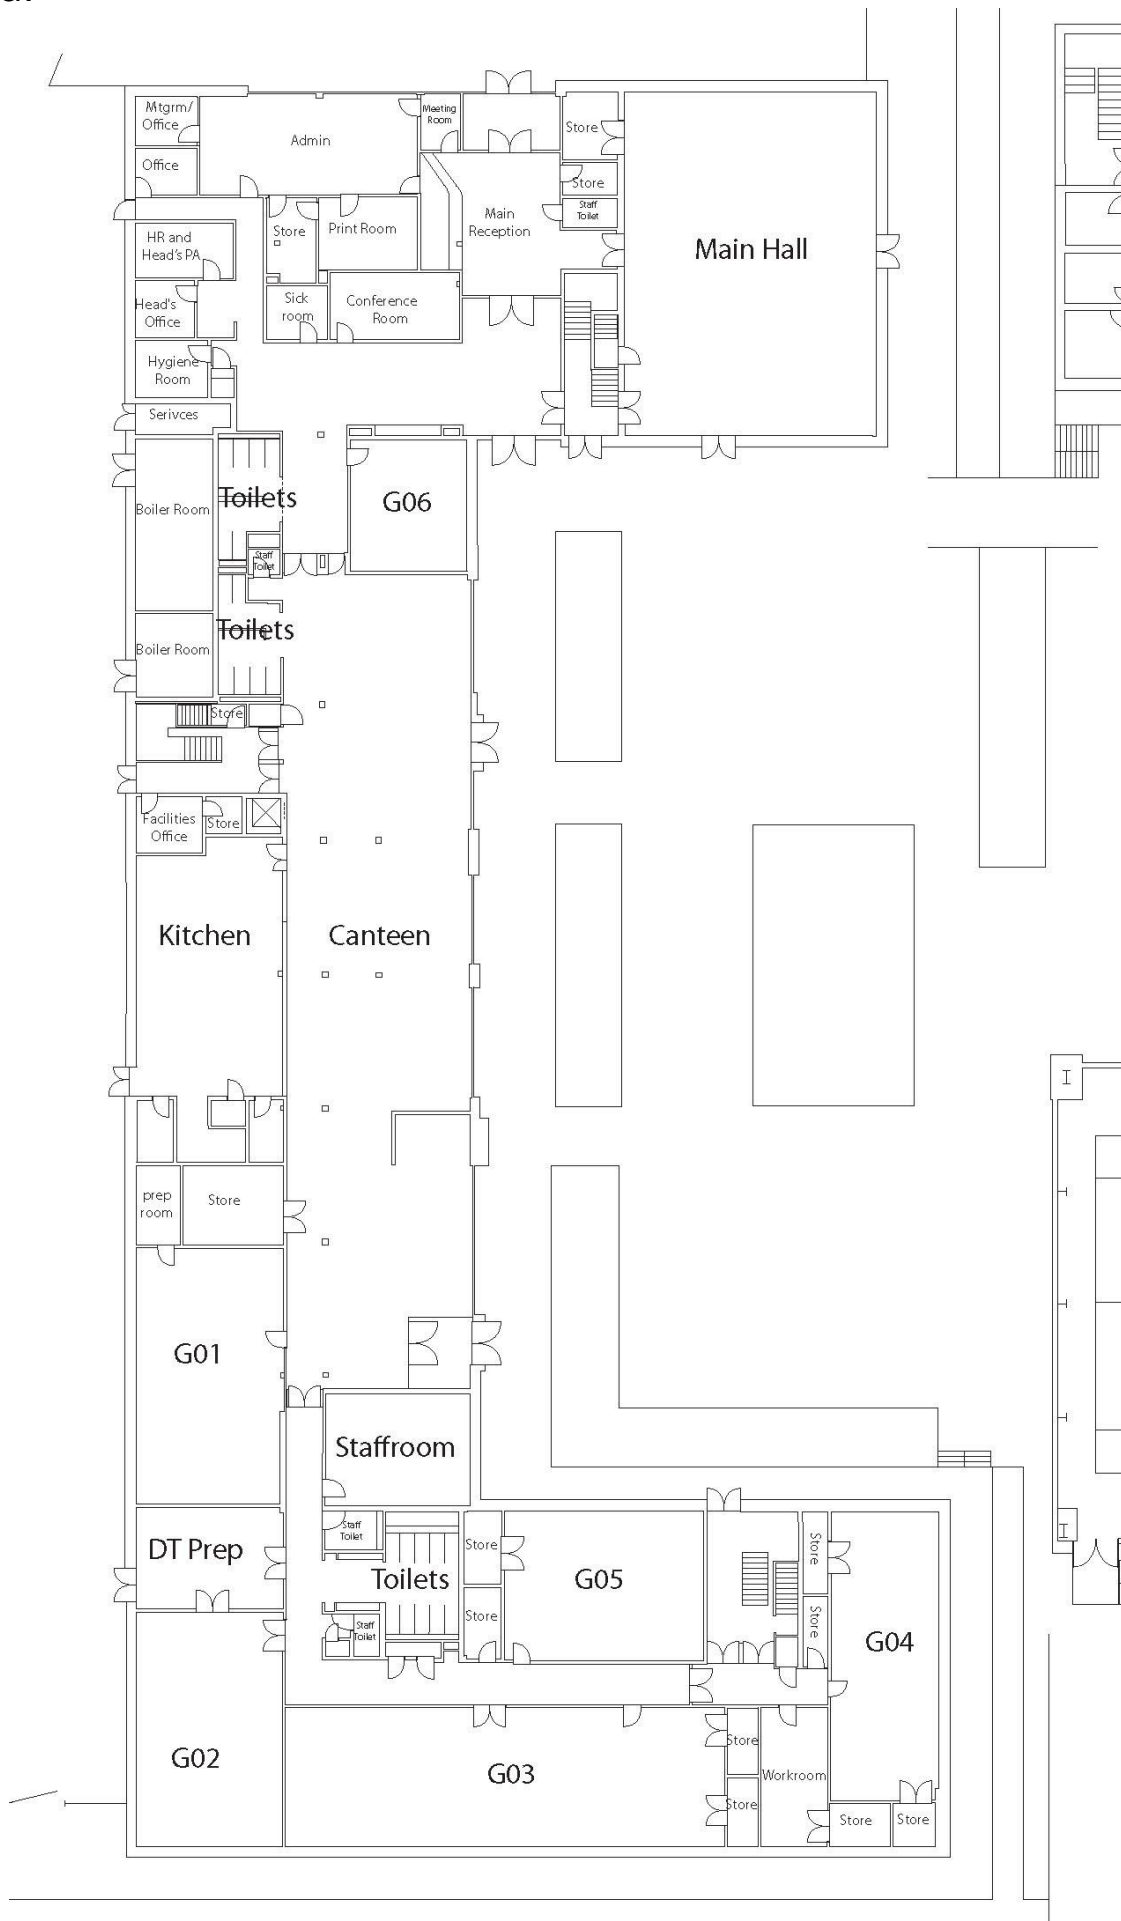

BRAKENHALE SCHOOL

Aim High | Be Kind | Take Responsibility

Brakenhale School Maps

September 2023

Whole School Site

Ground Floor

Main Block

Other Blocks

First Floor: Main Block

First Floor: Other Blocks

Second Floor

Main Block

Locations

Main Building

Ground Floor	First Floor	Second Floor
NORTH	NORTH	NORTH
Main Reception Admin HR/Finance Medical Headteacher Main Hall	Control Room for Main Hall MFL Work Room F01-F03 Classrooms – MFL F04 Classroom - RS	Sixth Form S01 Classroom – History S17 Sixth Form S02 Classroom – History S03-S04 Classrooms – Geography S05 Classroom – Humanities Science Prep Room S06-S14 Classrooms – Science S15 Classroom – Geography S16 Classroom - History
CENTRAL	CENTRAL	CENTRAL
GO6 Site Canteen/Kitchen Staffroom G01 Classroom – Food Tech	Exams Pastoral Hub & HoY 7/8 F05-F09 Classrooms – English English & Maths Work Room F20-F21 Classrooms – English LRC & SEN F22 Classroom – English F23 Classroom - RS	S07-S12 Classrooms – Science Science Prep Room Science Work Room
SOUTH	SOUTH	SOUTH
Tech Prep Room G47 G02 Classroom – RM W/s G03 Classroom – RM W/s G04 Classroom – Graphics G05 Classroom – Textiles	F10 Classroom – English F11-F19 Classrooms – Maths	

Other Blocks

Ground Floor	First Floor
Alt Prov PE: John Nike Dance Studio Gym / Fitness Suite M01-M02 Classrooms – Music PE & Performing Arts A01-A02 Classrooms – Art PA: Drama Studio Safeguarding PE: Sports Hall, Trampoline Ctr PA: Movement Studio	IT Support Office B11-B16 Classrooms – ICT & Business B17 Classroom – Photography & Media Reflection Room Focus Room